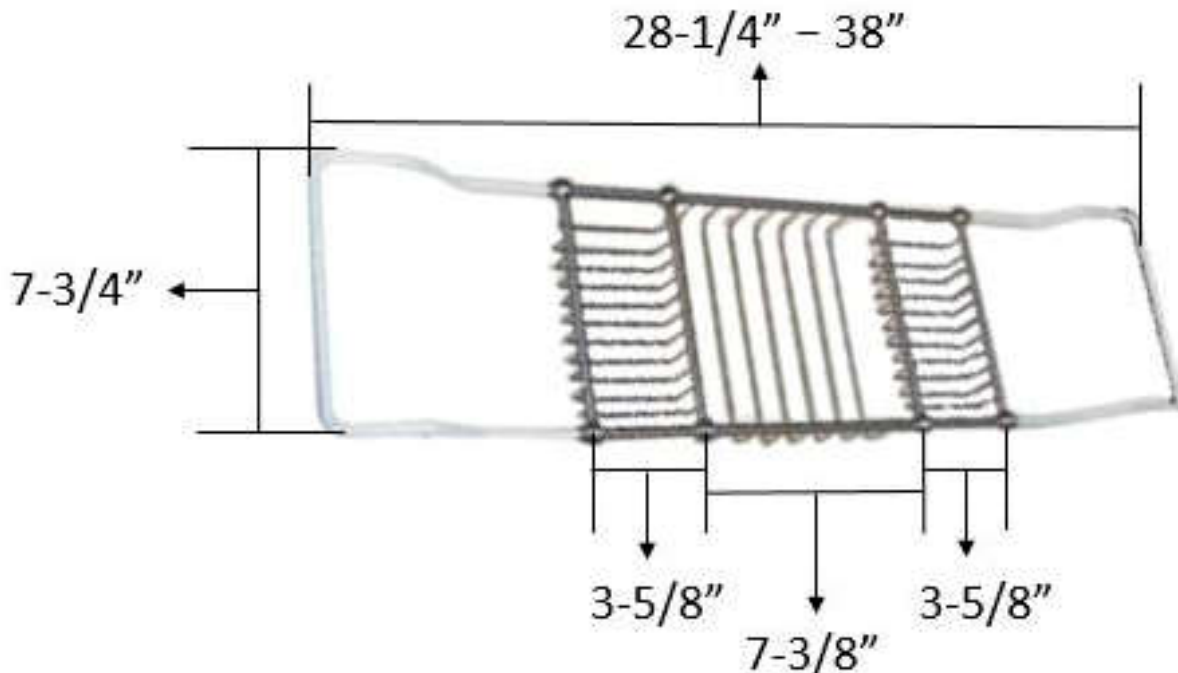

38" TUB CADDY

Cat. No.
BC2038

Length Adjustable: Max 38"
Min 23-3/4"

Width: 7"

Features:

- ▶ Solid brass construction for durability
- ▶ Rest across tub rims
- ▶ 3 Basket style compartments
- ▶ Rectangular center tray is 7-1/2" X 7"
- ▶ Ends trays are 3" X 7"
- ▶ Includes **black** plastic sleeves to prevent sliding or scratching
- ▶ Assembly not required
- ▶ Available in 3 finishes

Finishes:

- BN** Brushed Nickel
- ORB** Oil-Rubbed Bronze
- CP** Polished Chrome
- PB** Polished Brass

Dimensions and specifications subject to change without notice.